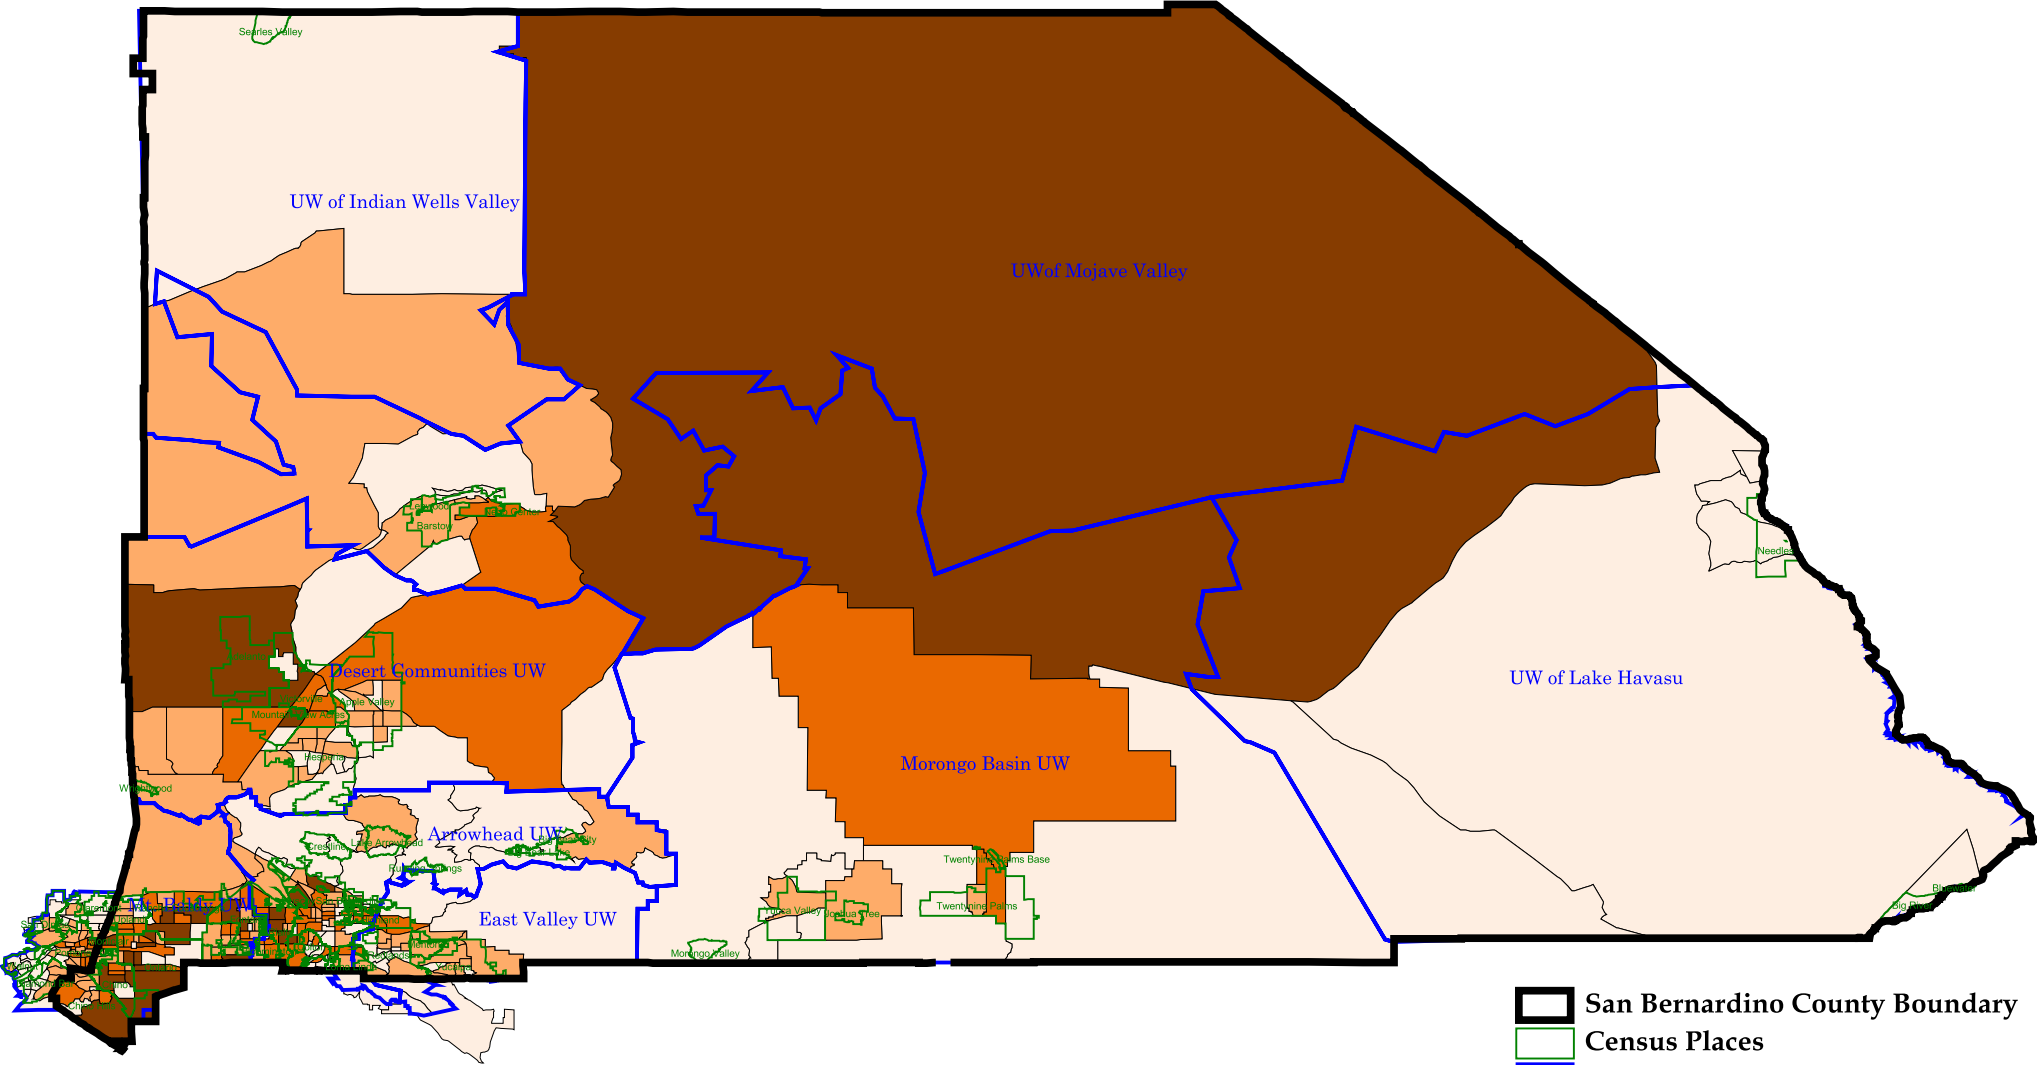

Number of Persons Age 0 to 5 Census Tracts, 2000

- San Bernardino County Boundary
- Census Places
- United Way Service Areas

Number Age 0 - 5

- < 400
- 400 - 799
- 800 - 1,499
- 1,500 +
- No Data

Data Source: U.S. Census Bureau, Census 2000
 Map Production: Mt. Baldy United Way