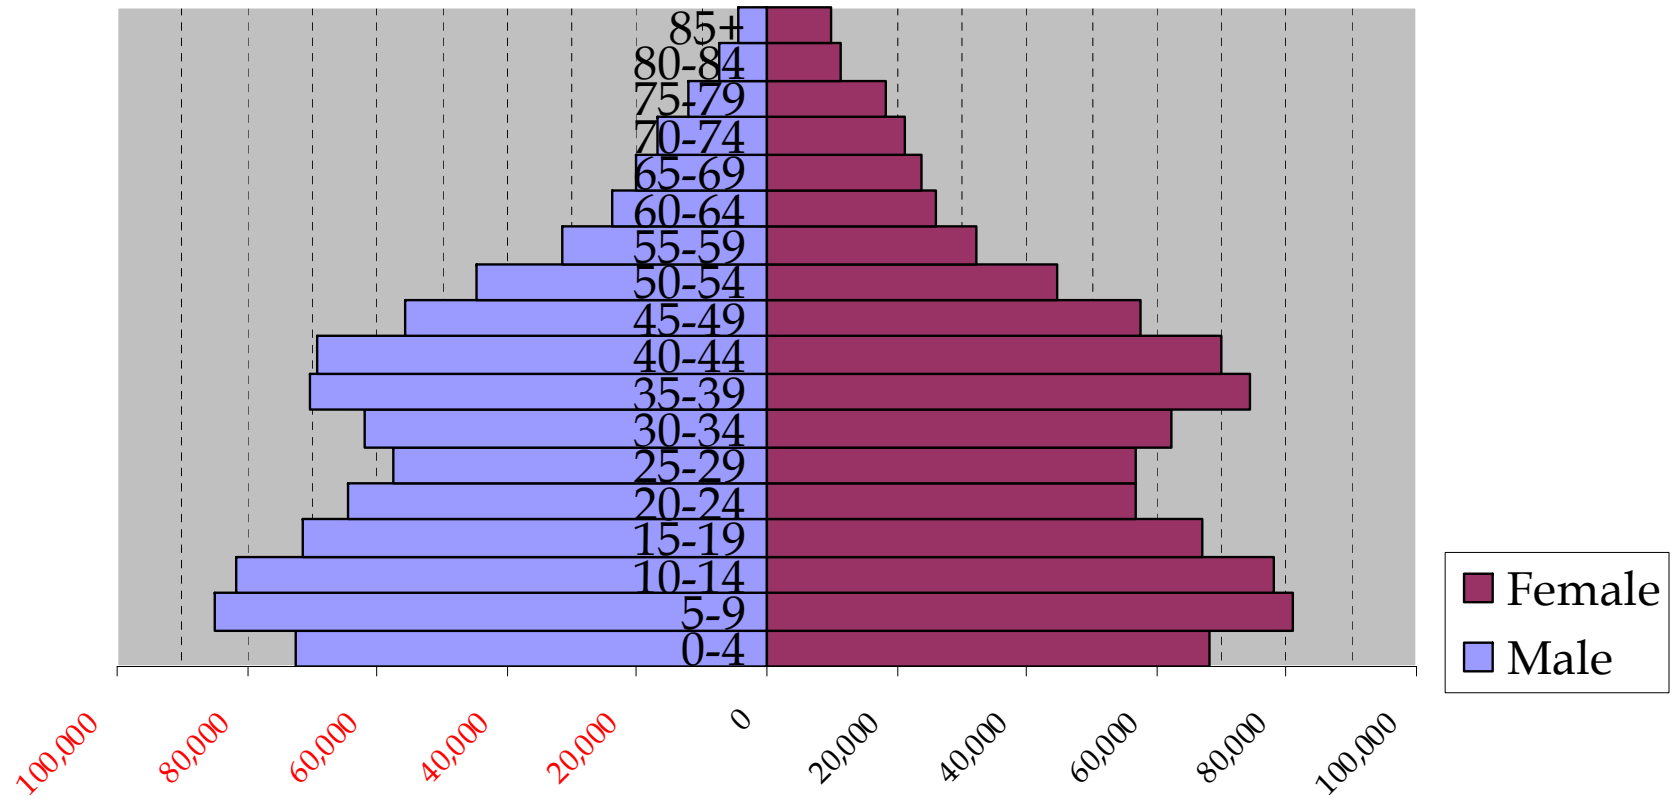

Population Pyramid San Bernardino County, 2000

Data Source: U.S. Census Bureau, Census 2000

Chart Production: Mt. Baldy United Way