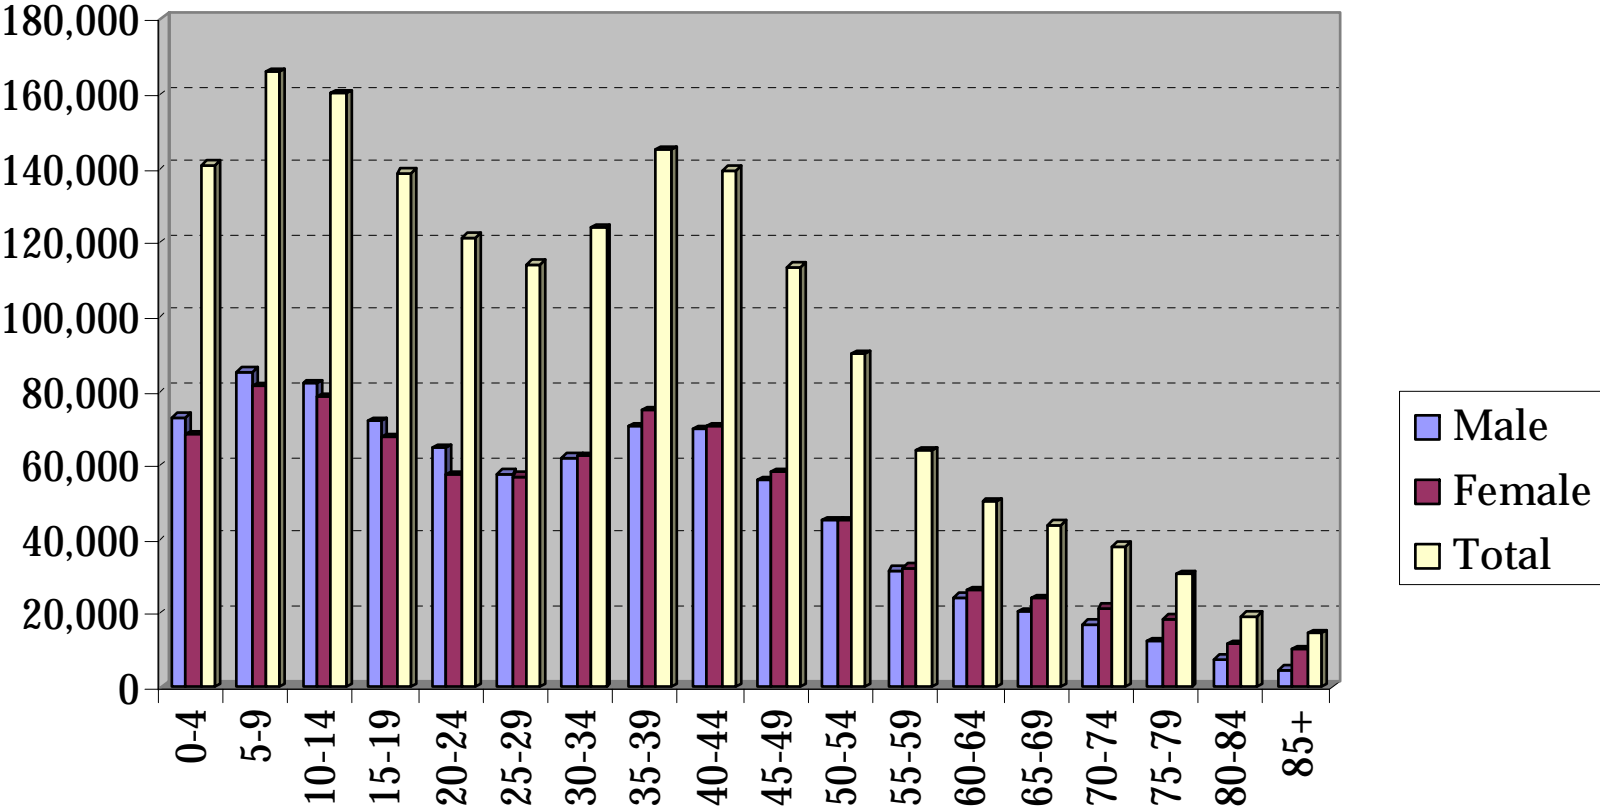

Population Distribution by Age San Bernardino County, 2000

Data Source: U.S. Census Bureau, Census 2000

Chart Production: Mt. Baldy United Way