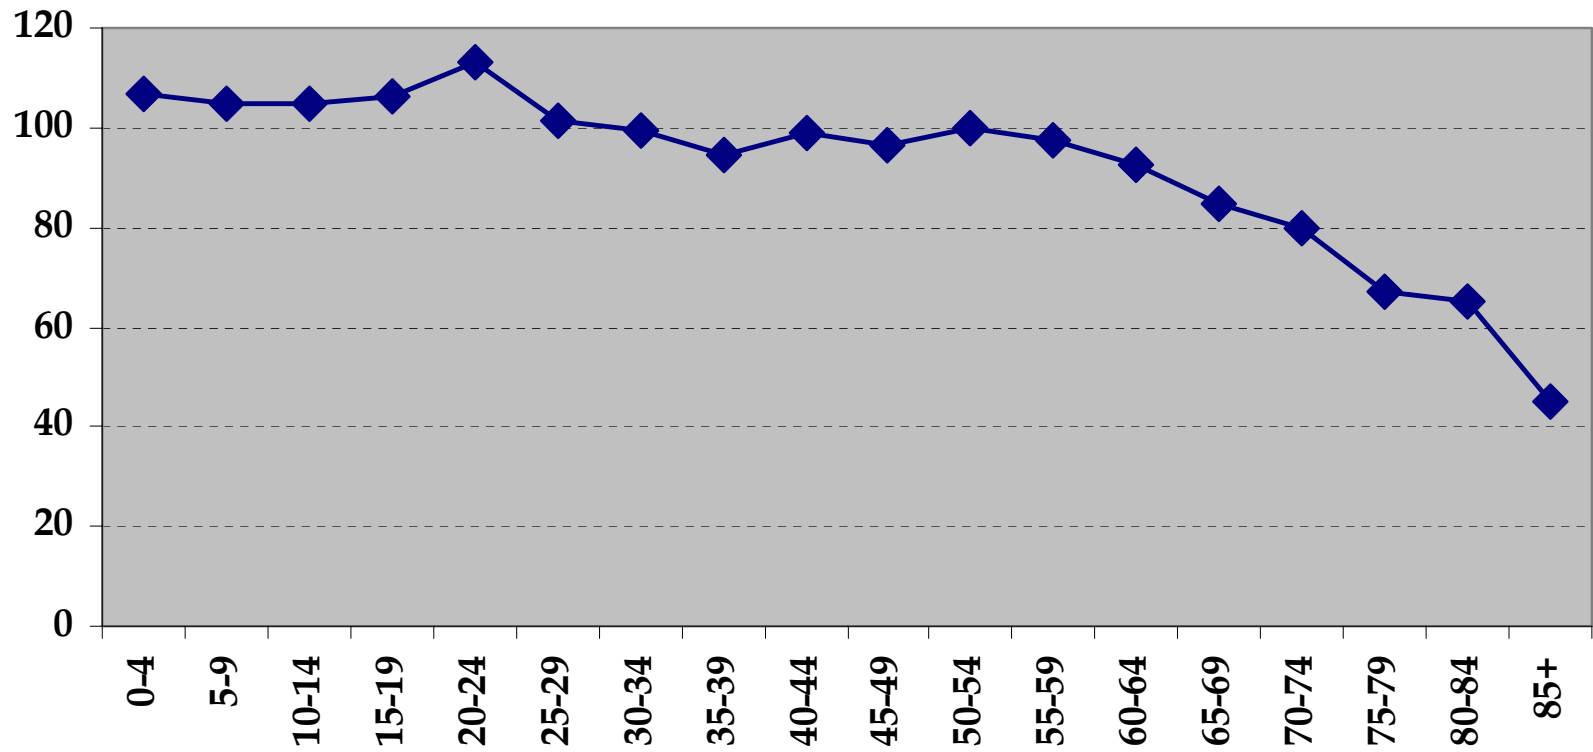

Number of Males Per 100 Females San Bernardino County, 2000

Data Source: U.S. Census Bureau, Census 2000

Chart Production: Mt. Baldy United Way