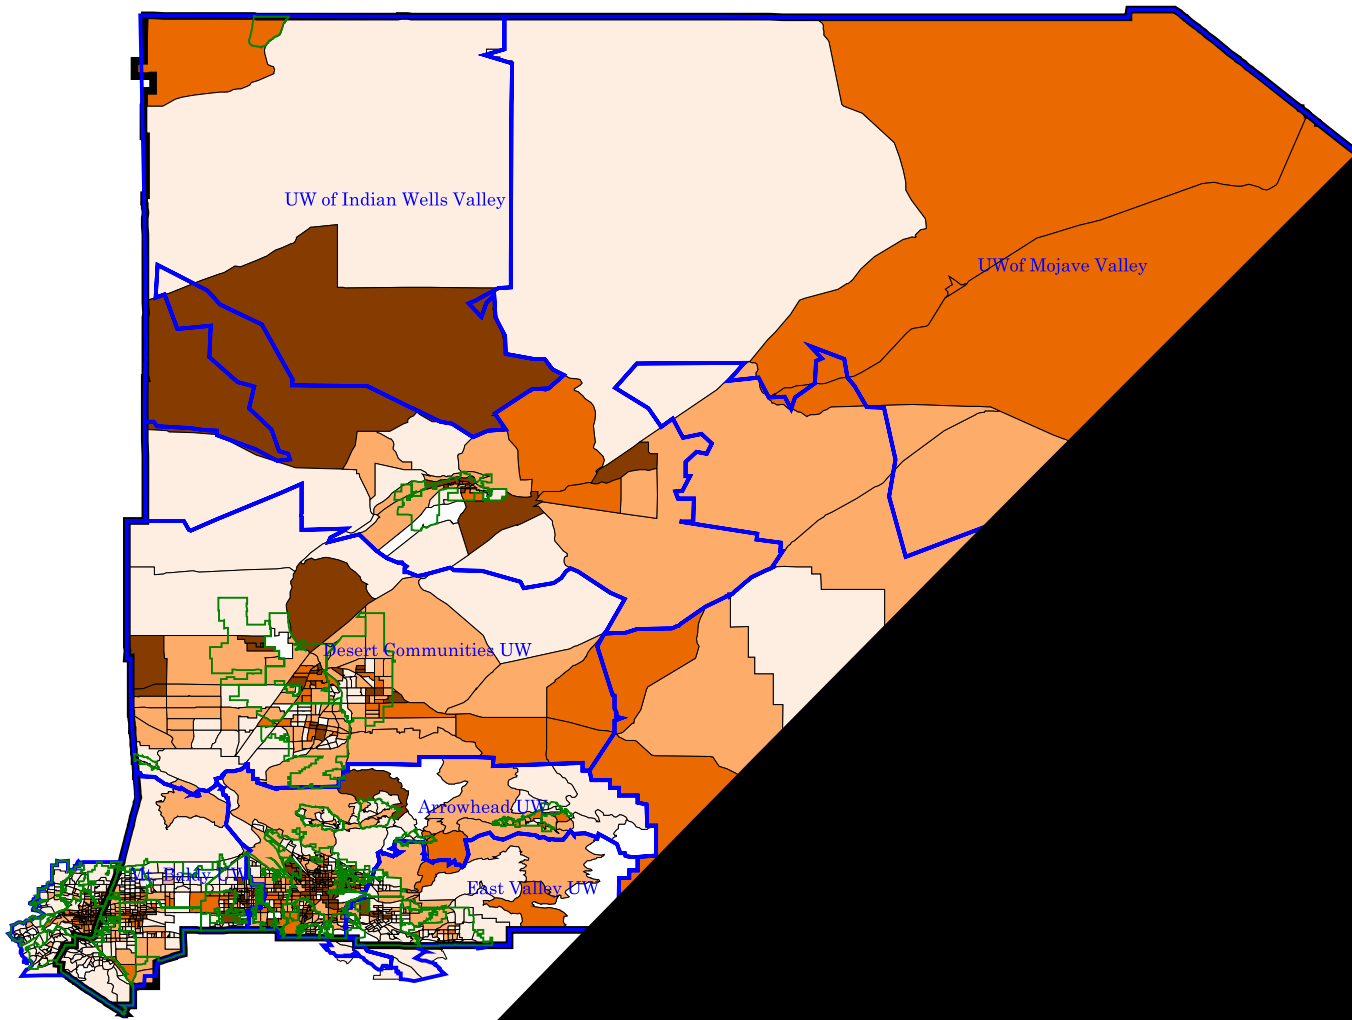

Percent of Persons Below 1999 Poverty Level ensus Block Groups, 2000

Data Source: U.S. Census
Map Production: Mt. Baldy United Way

Greater Than 30%
No Data