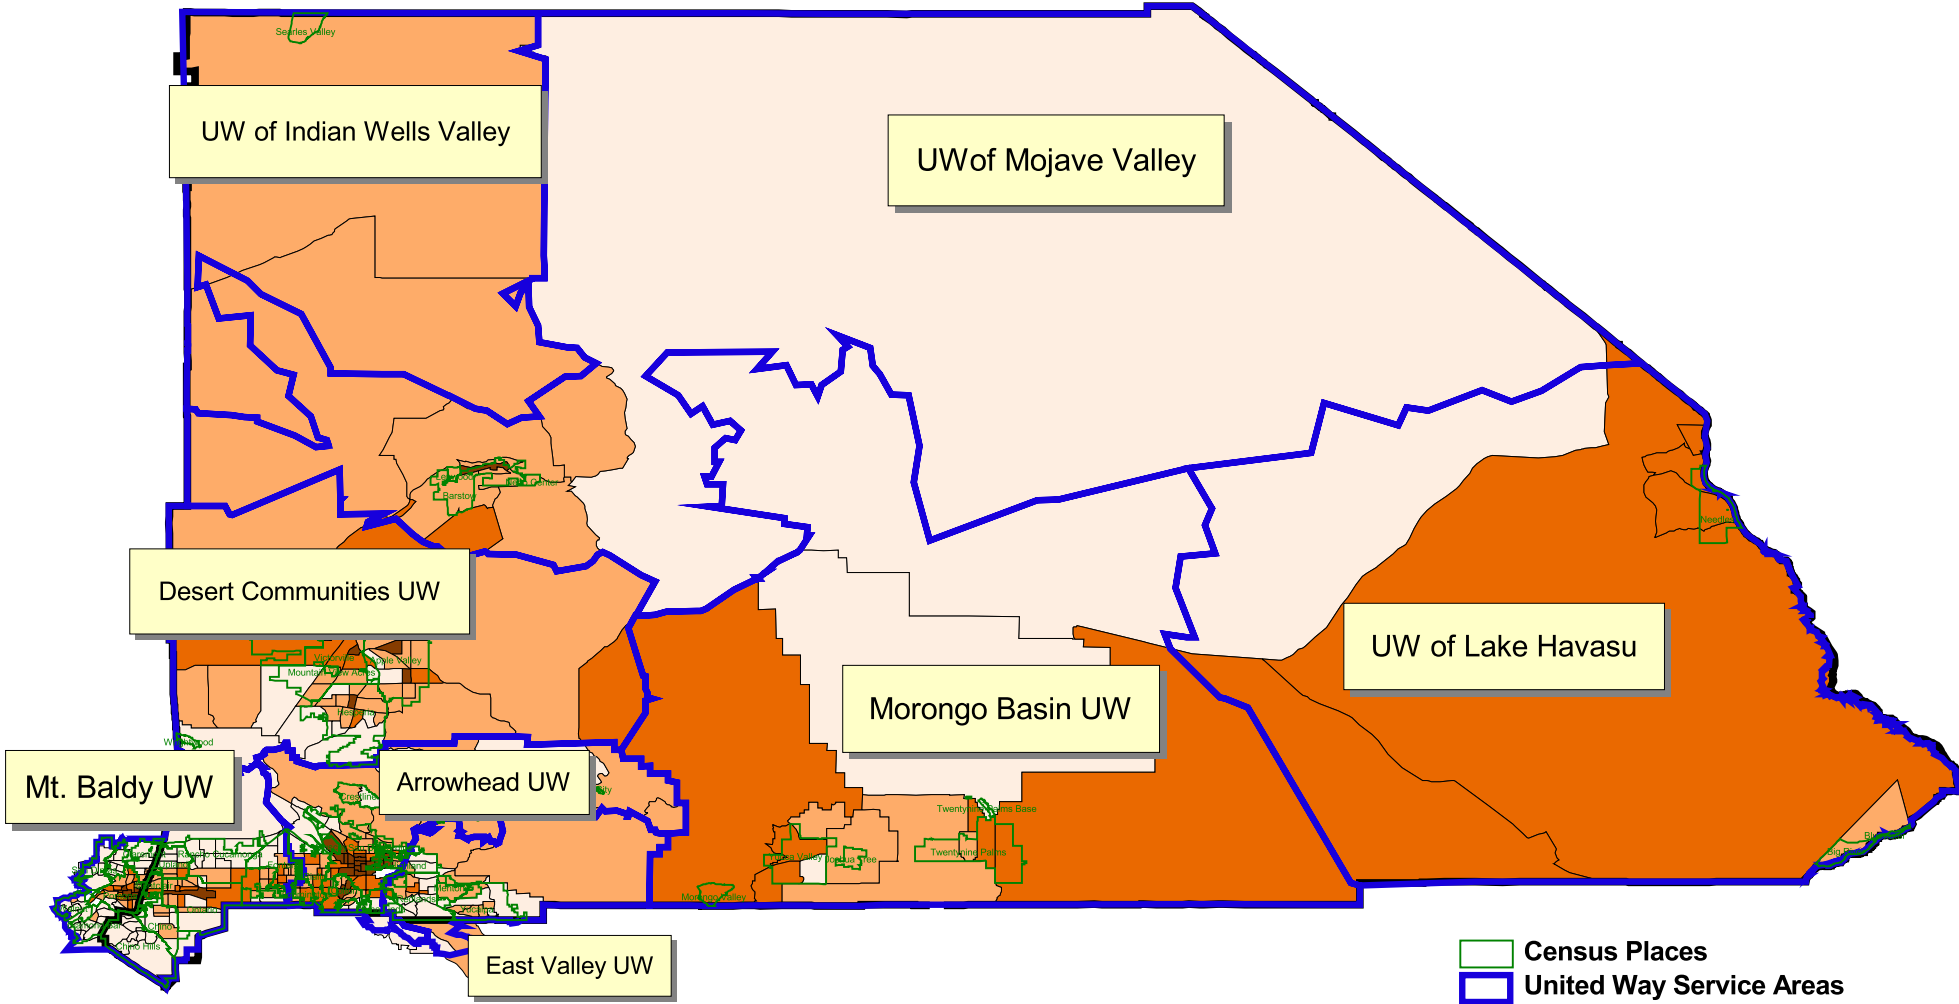

Percent of Persons Below 1999 Poverty Level Census Tracts, 2000

Census Places
 United Way Service Areas
 San Bernardino County Boundary
Pct. Poverty
 Less Than 10%
 10 - 19.9%
 20 - 29.9%
 Greater Than 30%
 No Data

Data Source: U.S. Census Bureau, Census 2000
 Calculations and Map Production: Mt. Baldy United Way